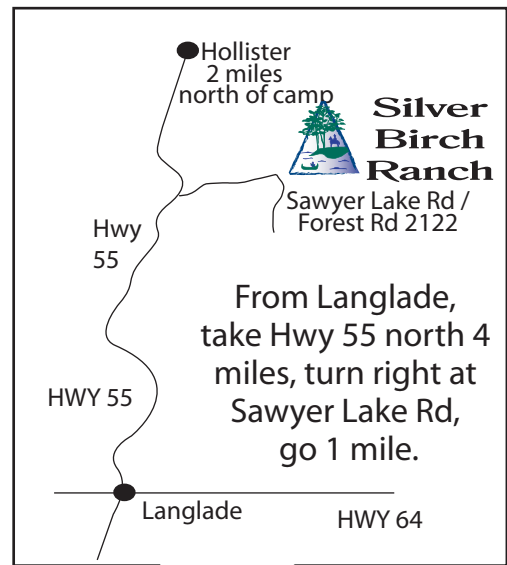

Silver Birch Ranch

If you get lost or need further assistance, please call SBR at:
715.484.2742

Directions to SBR from Chicago

To avoid summer construction on Hwy 64 take this route.

Take 94 north to Milwaukee, then 43 north to Green Bay, and then 41/141 north. When 41/141 divides, stay on Hwy 141 to Hwy 22. Take Hwy 22 south (Truck Route in Oconto Falls) to Hwy 32 (at Gillett), Hwy 32 north to Hwy 64. Take Hwy 64 west (through Mountain) to Hwy 55 (junction of Hwy 55 & Hwy 64 at Langlade). Take Hwy 55 north about 4 miles to Sawyer Lake Road (2122). Look for "9 Mile All Sport Resort" at the corner of Hwy 55 and Sawyer Lake Rd. Take Sawyer Lake Road to the right for about 1 mile. SBR is on the left side of the road.